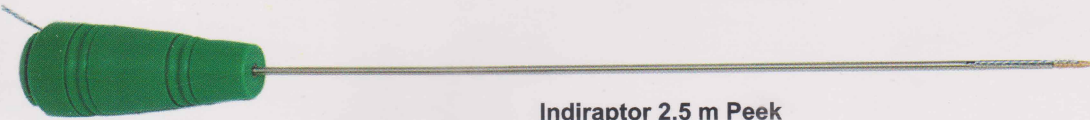

Anchor Screw 3m

Anchor Screw 5m

Indiraptor 2.5 m Peek

Mupine Peek

2.5m Single loaded Anchor

5m Double loaded Anchor

Peek Triple loaded Anchor

Civik Lock

5m Triple loaded Anchor