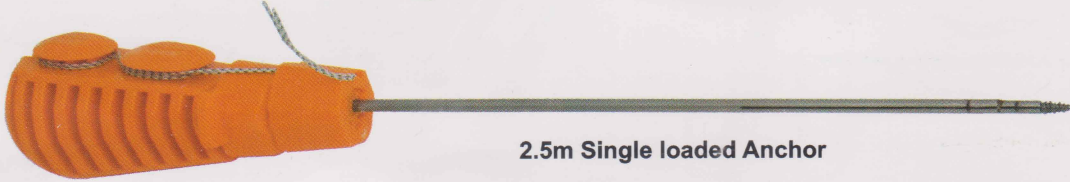

Anchor Screw 3m

Anchor Screw 5m

Indiraptor 2.5 m Peek

Mupine Peek

2.5m Single loaded Anchor

5m Double loaded Anchor

Peek Triple loaded Anchor

Civik Lock

5m Triple loaded Anchor