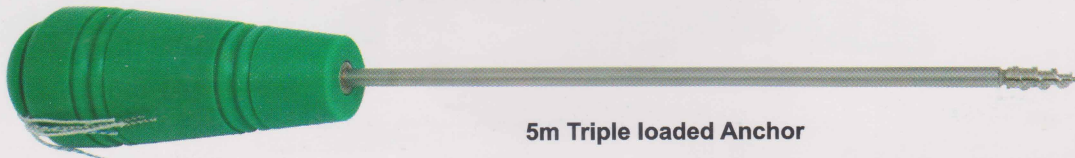

Anchor Screw 3m

Anchor Screw 5m

Indiraptor 2.5 m Peek

Mupine Peek

2.5m Single loaded Anchor

5m Double loaded Anchor

Peek Triple loaded Anchor

Civik Lock

5m Triple loaded Anchor