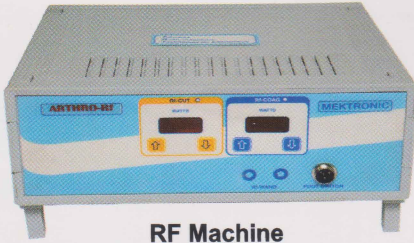

SPINE INSTRUMENT SET

4.4mm Telescope - 30 Degree

Sheath

Dilator

RF Machine

RF Ablator

Shaver System

Spoon Forcep