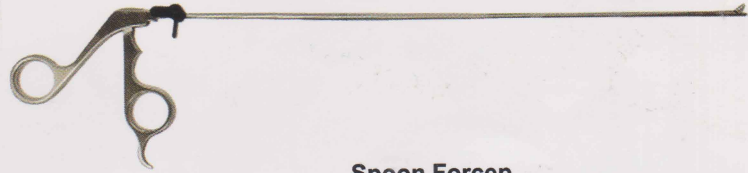

SPINE INSTRUMENT SET

4.4mm Telescope - 30 Degree

Sheath

Dilator

RF Machine

RF Ablator

Shaver System

Spoon Forcep

Shaver Handpiece

Burr Shaver Blade for Spine

Punch Through Cut

Palpation Hook