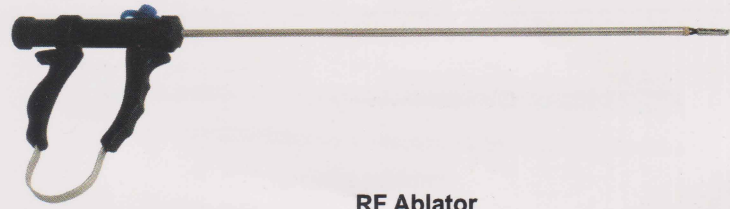

SPINE INSTRUMENT SET

4.4mm Telescope - 30 Degree

Sheath

Dilator

RF Machine

RF Ablator

Shaver System

Spoon Forcep

Shaver Handpiece

Burr Shaver Blade for Spine

Punch Through Cut

Palpation Hook