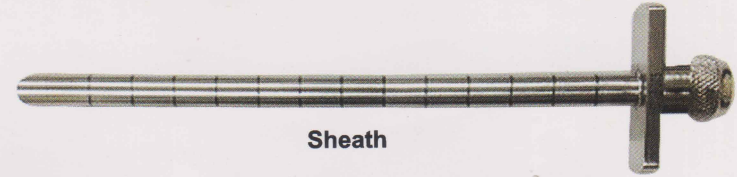

SPINE INSTRUMENT SET

4.4mm Telescope - 30 Degree

Sheath

Dilator

RF Machine

RF Ablator

Shaver System

Spoon Forcep

Shaver Handpiece

Burr Shaver Blade for Spine

Punch Through Cut

Palpation Hook