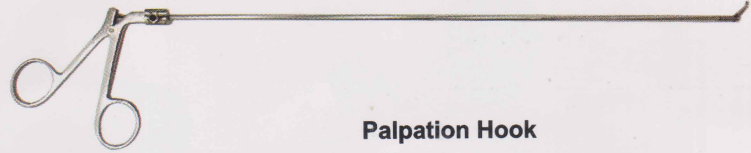

SPINE INSTRUMENT SET

4.4mm Telescope - 30 Degree

Sheath

Dilator

RF Machine

RF Ablator

Shaver System

Spoon Forcep

Shaver Handpiece

Burr Shaver Blade for Spine

Punch Through Cut

Palpation Hook