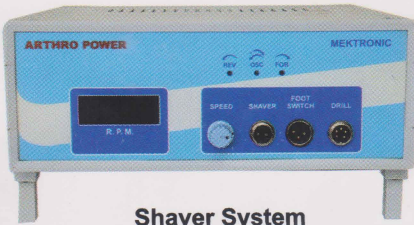

SPINE INSTRUMENT SET

4.4mm Telescope - 30 Degree

Sheath

Dilator

RF Machine

RF Ablator

Shaver System

Spoon Forcep