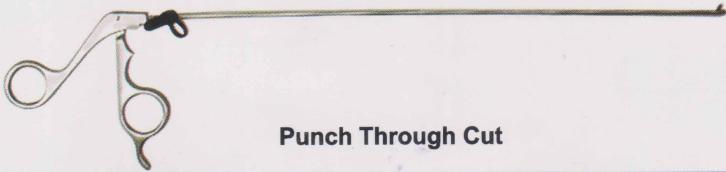

SPINE INSTRUMENT SET

4.4mm Telescope - 30 Degree

Sheath

Dilator

RF Machine

RF Ablator

Shaver System

Spoon Forcep

Shaver Handpiece

Burr Shaver Blade for Spine

Punch Through Cut

Palpation Hook